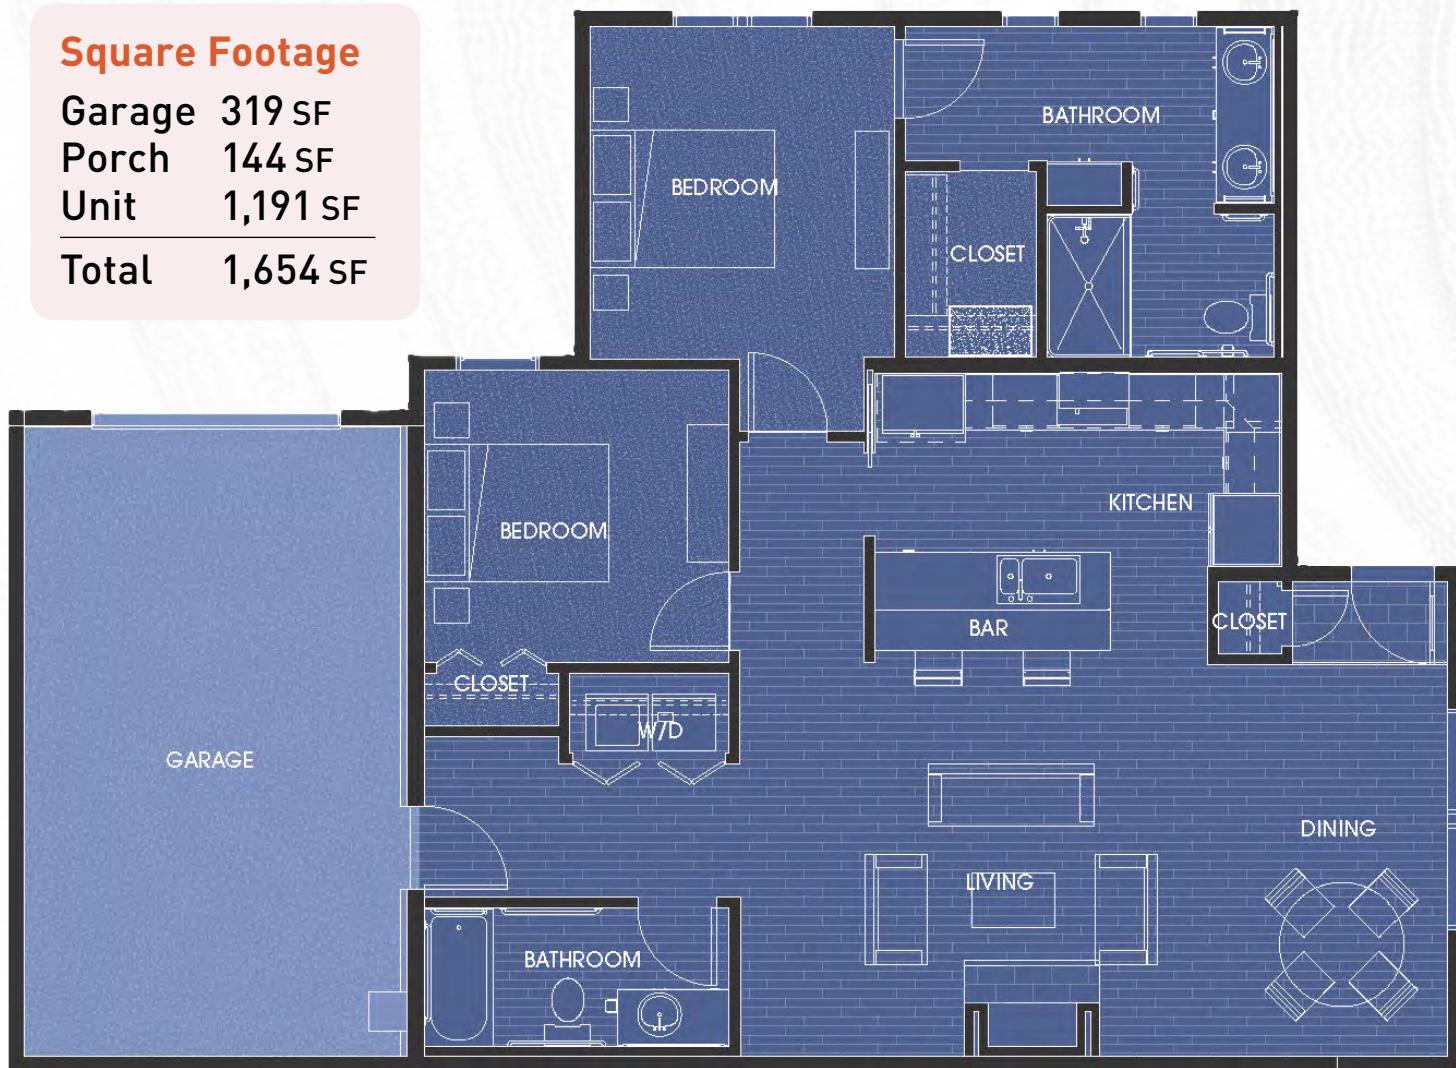

Marquis Eugene

Independent Living Cottage Floorplan

A Unit - 1 Bedroom

Square Footage

Garage	319 SF
Porch	148 SF
Unit	1,072 SF
<hr/>	
Total	1,539 SF

See 3D floorplan on other side.

MARQUIS

EUGENE

Marquis Eugene
marquiscompanies.com

565 Country Club Road
Eugene, Oregon 97401

ph 503-612-2541

Marquis Eugene

Independent Living Cottage Floorplan B Unit - 2 Bedroom

Square Footage

Garage	319 SF
Porch	144 SF
Unit	1,191 SF
Total	1,654 SF