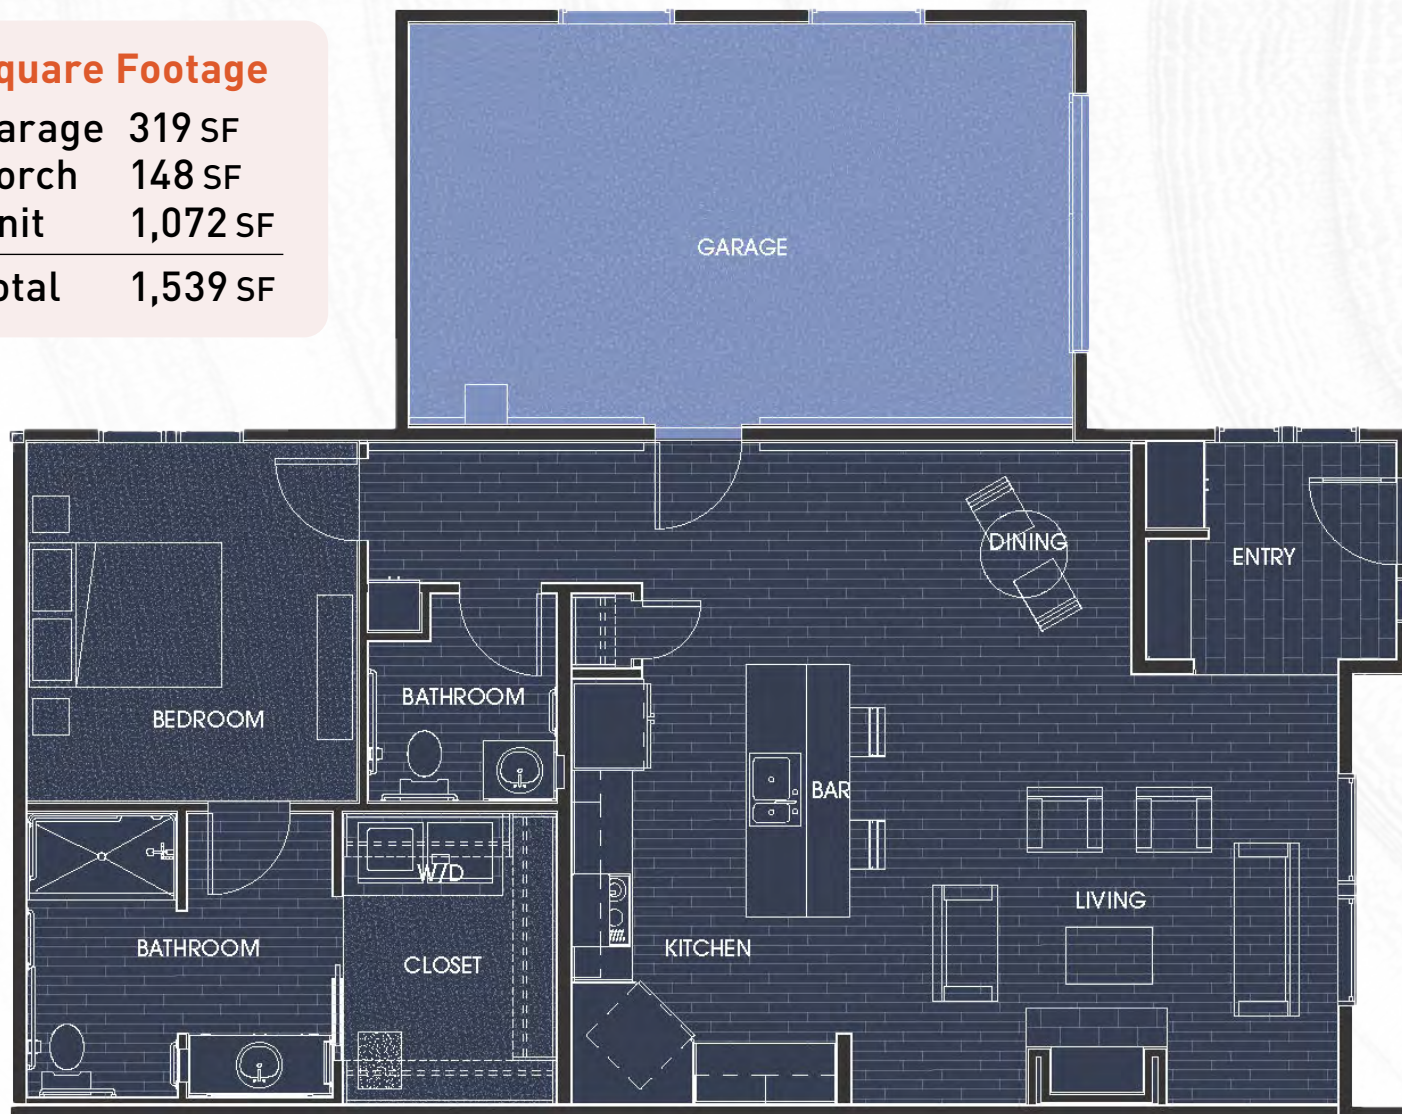

Marquis Eugene

Independent Living Cottage Floorplan

A Unit - 1 Bedroom

Square Footage

Garage	319 SF
Porch	148 SF
Unit	1,072 SF
<hr/>	
Total	1,539 SF

See 3D floorplan on other side.

MARQUIS

EUGENE

Marquis Eugene
marquiscompanies.com

565 Country Club Road
Eugene, Oregon 97401

ph 503-612-2541

Marquis Eugene

Independent Living Cottage Floorplan B Unit - 2 Bedroom

Square Footage

Garage	319 SF
Porch	144 SF
Unit	1,191 SF
Total	1,654 SF

Independent Living Cottage Floorplan

E Unit - 2 Bedroom

Square Footage

Garage	318 SF
Deck	85 SF
Porch	91 SF
Unit	1,932 SF
Total	2,425 SF

See 3D floorplan on other side.

MARQUIS
EUGENE

Marquis Eugene
marquiscompanies.com