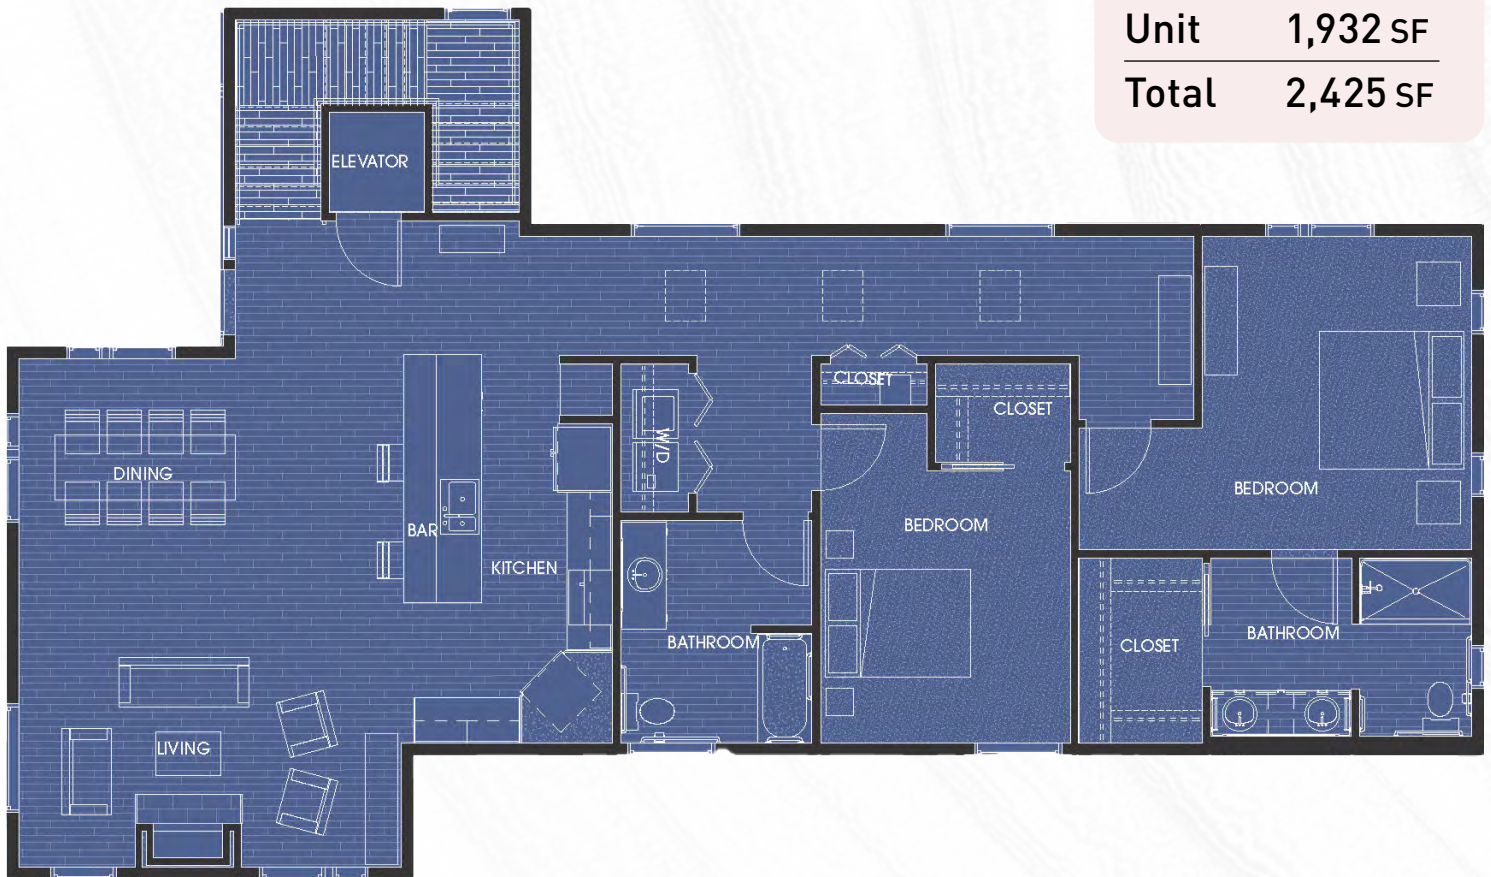

Independent Living Cottage Floorplan

E Unit - 2 Bedroom

Square Footage

Garage	318 SF
Deck	85 SF
Porch	91 SF
Unit	1,932 SF
Total	2,425 SF

See 3D floorplan on other side.

MARQUIS
EUGENE

Marquis Eugene
marquiscompanies.com