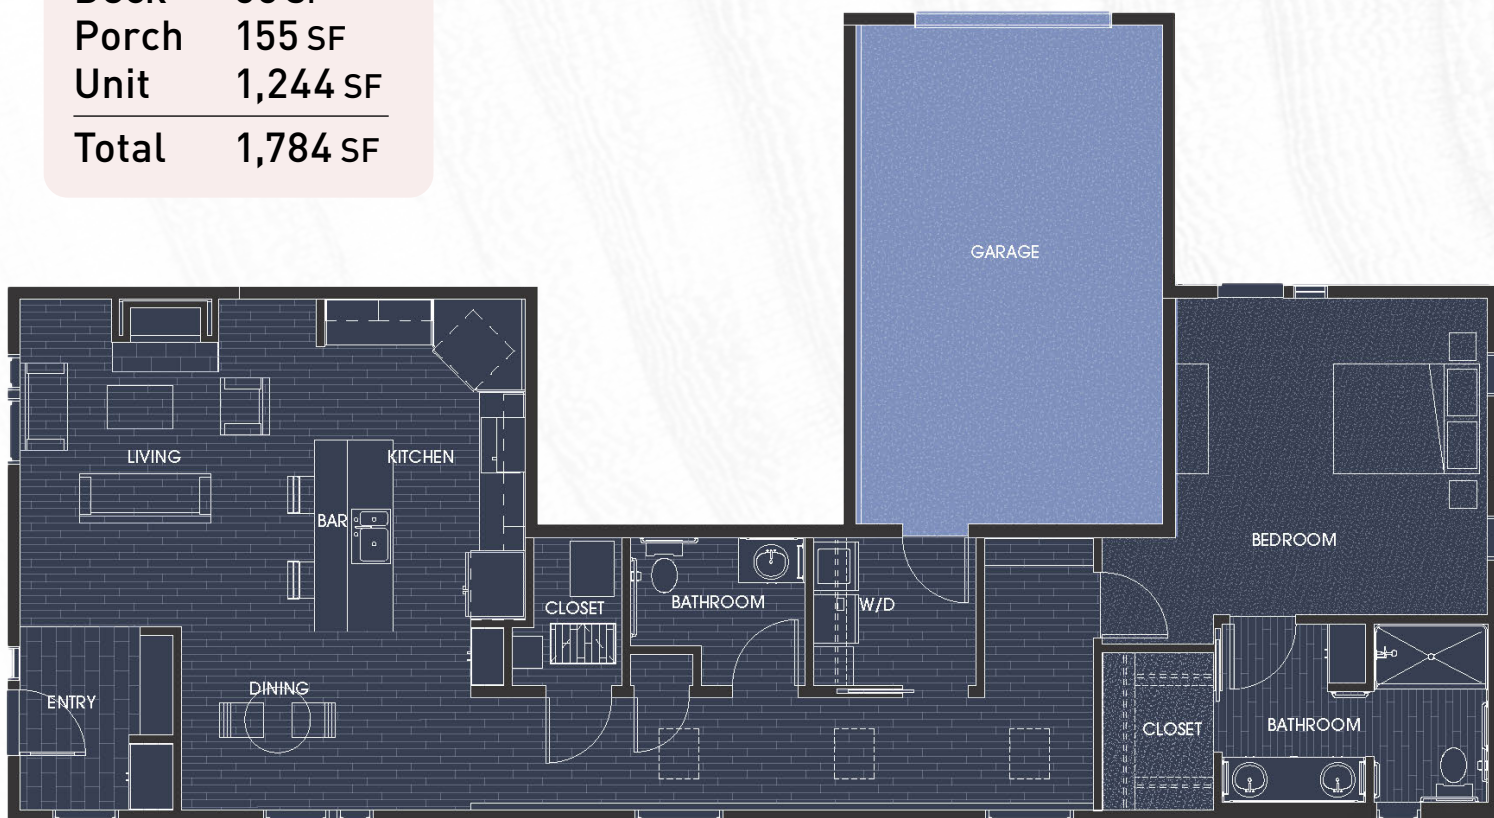

Garage	319 SF
Deck	66 SF
Porch	155 SF
Unit	1,244 SF
<hr/>	
Total	1,784 SF

See 3D floorplan on other side.

MARQUIS

EUGENE

Marquis Eugene
marquiscompanies.com

565 Country Club Road
Eugene, Oregon 97401

ph 503-612-2541

Independent Living Cottage Floorplan

E Unit - 2 Bedroom

Square Footage

Garage	318 SF
Deck	85 SF
Porch	91 SF
Unit	1,932 SF
Total	2,425 SF

See 3D floorplan on other side.

MARQUIS
EUGENE

Marquis Eugene
marquiscompanies.com