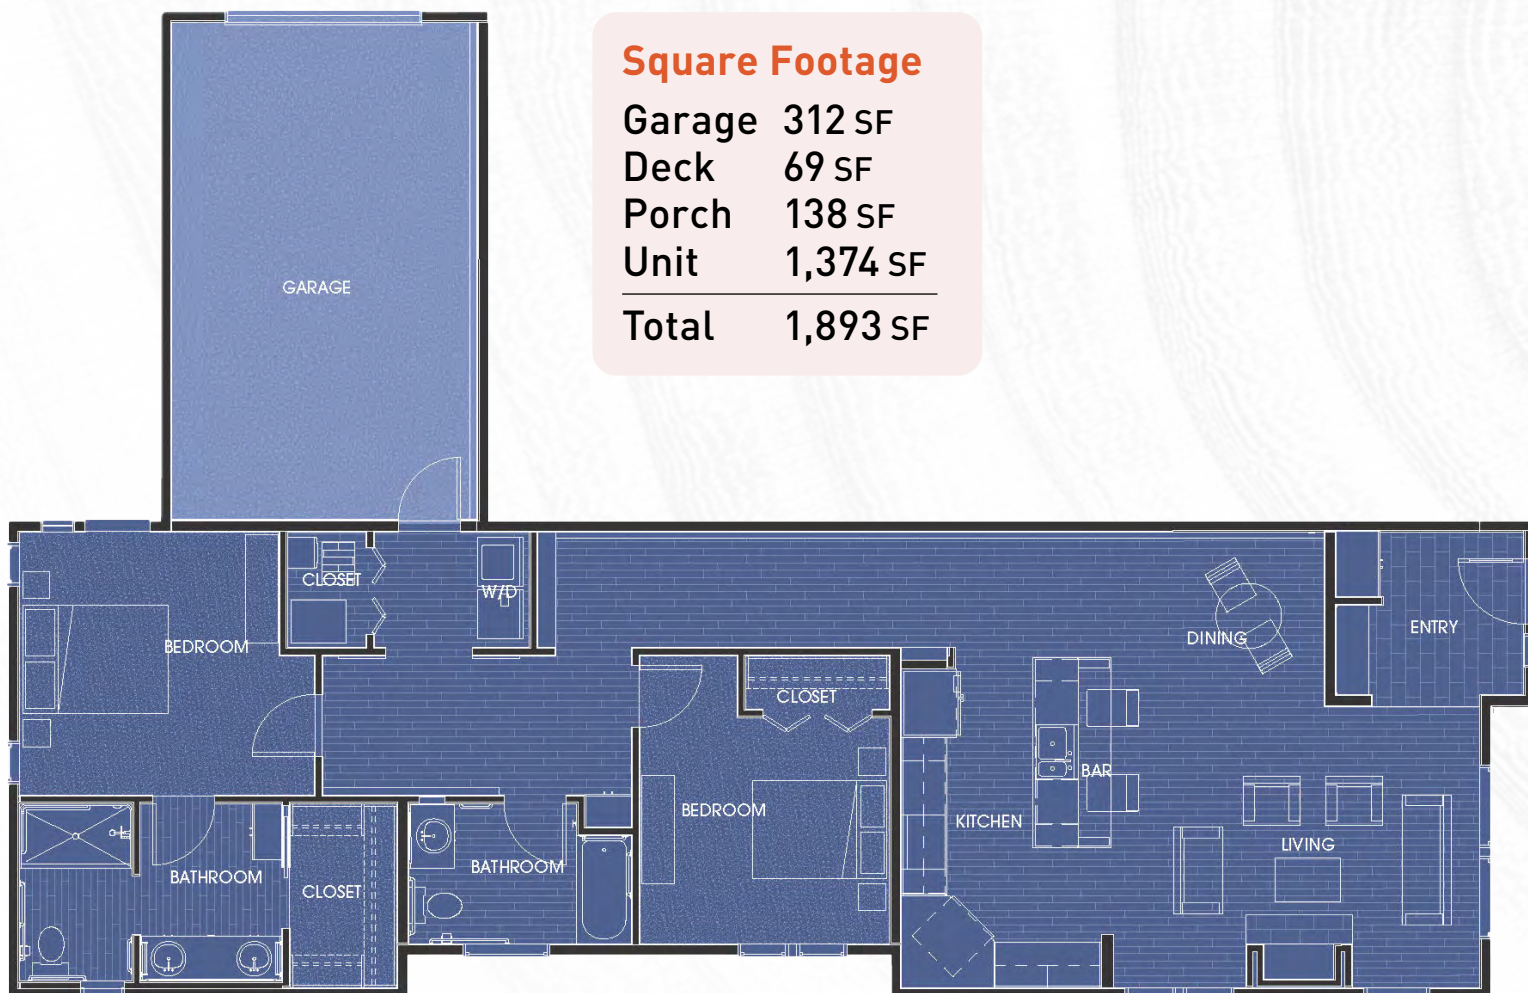

Marquis Eugene

Independent Living Cottage Floorplan C Unit - 2 Bedroom

See 3D floorplan on other side.

MARQUIS

EUGENE

Marquis Eugene
marquiscompanies.com

565 Country Club Road
Eugene, Oregon 97401

ph 503-612-2541